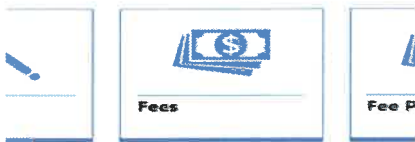

Skyward Online Payments

Log in to Skyward with your username and password

To view your fees, click on the Fees tile

To pay online, click on the Fee Payments tile

The link to pay your fees through RevTrak is under the menu bar in the upper right corner. **Note: You must choose one student to see this link at the top of this screen. It does not show up under "View All".**