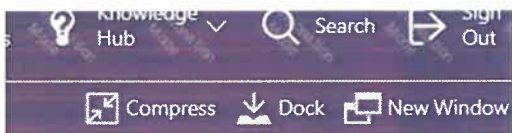

Skyward Online Payments

Log in to Skyward with your username and password

To view your fees, click on the Fees tile

To pay online, click on the Fee Payments tile

The link to pay your fees through RevTrak is under the menu bar in the upper right corner. **Note: You must choose one student to see this link at the top of this screen. It does not show up under "View All".**